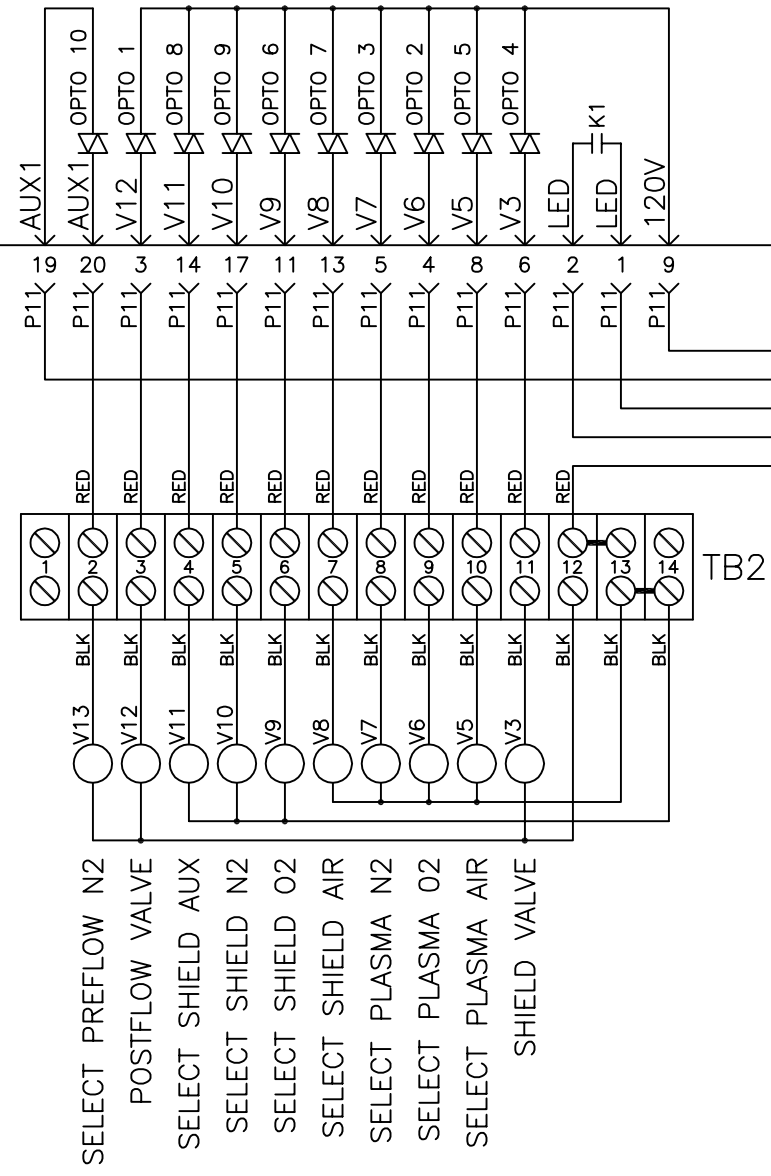

AGC I/O PC BOARD

EXTERNAL RS-422

POWER SUPPLY

CHANGE LETTER	DATE	INITIALS	DESCRIPTION
NONE	5/22/01	JTH	CHANGED TO 2040 CPU
NONE	12/12/01	JTH	ADDED OPTO 1-OPTO 9
NONE	5/15/02	JTH	ADDED OPTO 10 & V13

InnerLogic, Inc.

SCALE: NONE	APPROVED BY:	DRAWN BY: JTH
DATE: 5/15/02		REVISION: 3
FINELINE 150PC/200PC/260PC AUTOMATIC GAS CONSOLE SYSTEM SCHEMATIC		
TOLERANCE: .XX	.XXX	ANGLE
		DRAWING NUMBER: D-500865