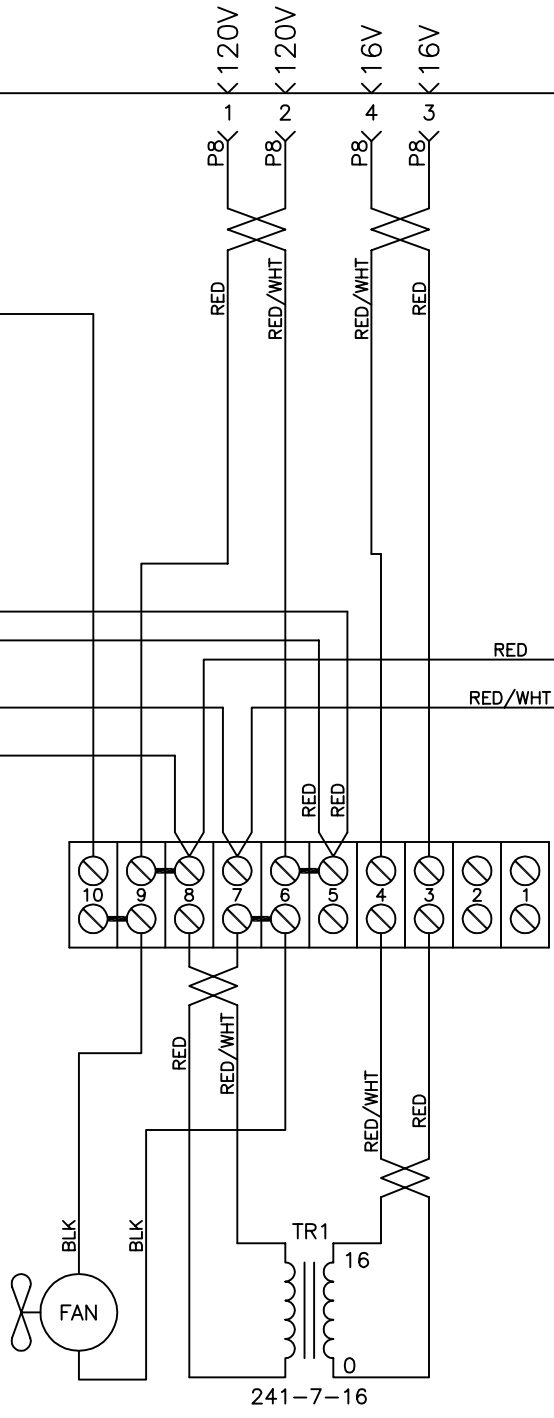

AGC I/O PC BOARD

EXTERNAL RS-422

POWER SUPPLY

CHANGE LETTER	DATE	INITIALS	DESCRIPTION
NONE	5/22/01	JTH	CHANGED TO 2040 CPU
NONE	12/12/01	JTH	ADDED OPTO 1-OPTO 9
NONE	5/15/02	JTH	ADDED OPTO 10 & V13

InnerLogic, Inc.

SCALE: NONE	APPROVED BY:	DRAWN BY: JTH
DATE: 5/15/02		REVISION: 3
FINELINE 150PC/200PC/260PC AUTOMATIC GAS CONSOLE SYSTEM SCHEMATIC		
TOLERANCE: .XX	.XXX	ANGLE
		DRAWING NUMBER: D-500865