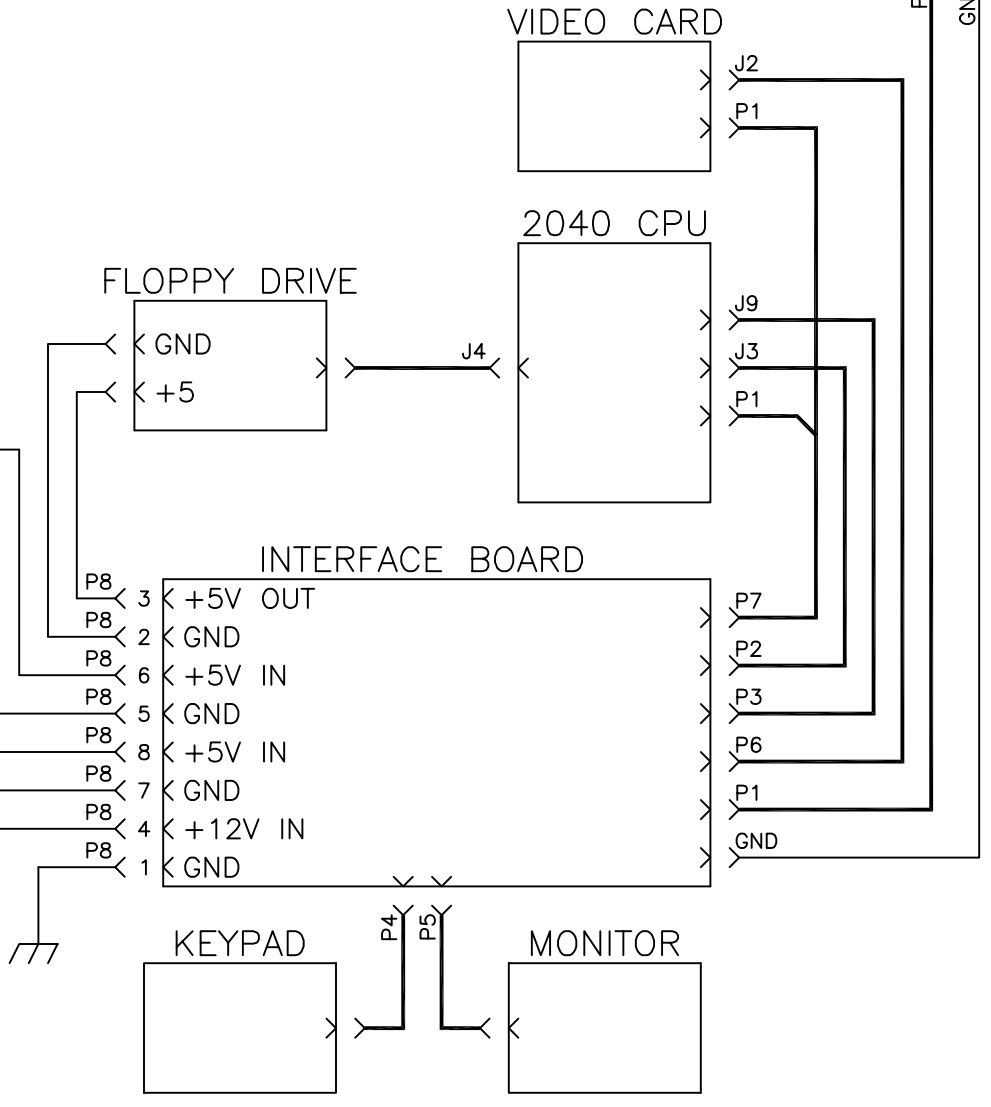

AGC I/O PC BOARD

EXTERNAL RS-422

POWER SUPPLY

CHANGE LETTER	DATE	INITIALS	DESCRIPTION
NONE	5/22/01	JTH	CHANGED TO 2040 CPU
NONE	12/12/01	JTH	ADDED OPTO 1-OPTO 9
NONE	5/15/02	JTH	ADDED OPTO 10 & V13

InnerLogic, Inc.

SCALE: NONE	APPROVED BY:	DRAWN BY: JTH
DATE: 5/15/02		REVISION: 3
FINELINE 150PC/200PC/260PC AUTOMATIC GAS CONSOLE SYSTEM SCHEMATIC		
TOLERANCE: .XX	.XXX	ANGLE
		DRAWING NUMBER: D-500865